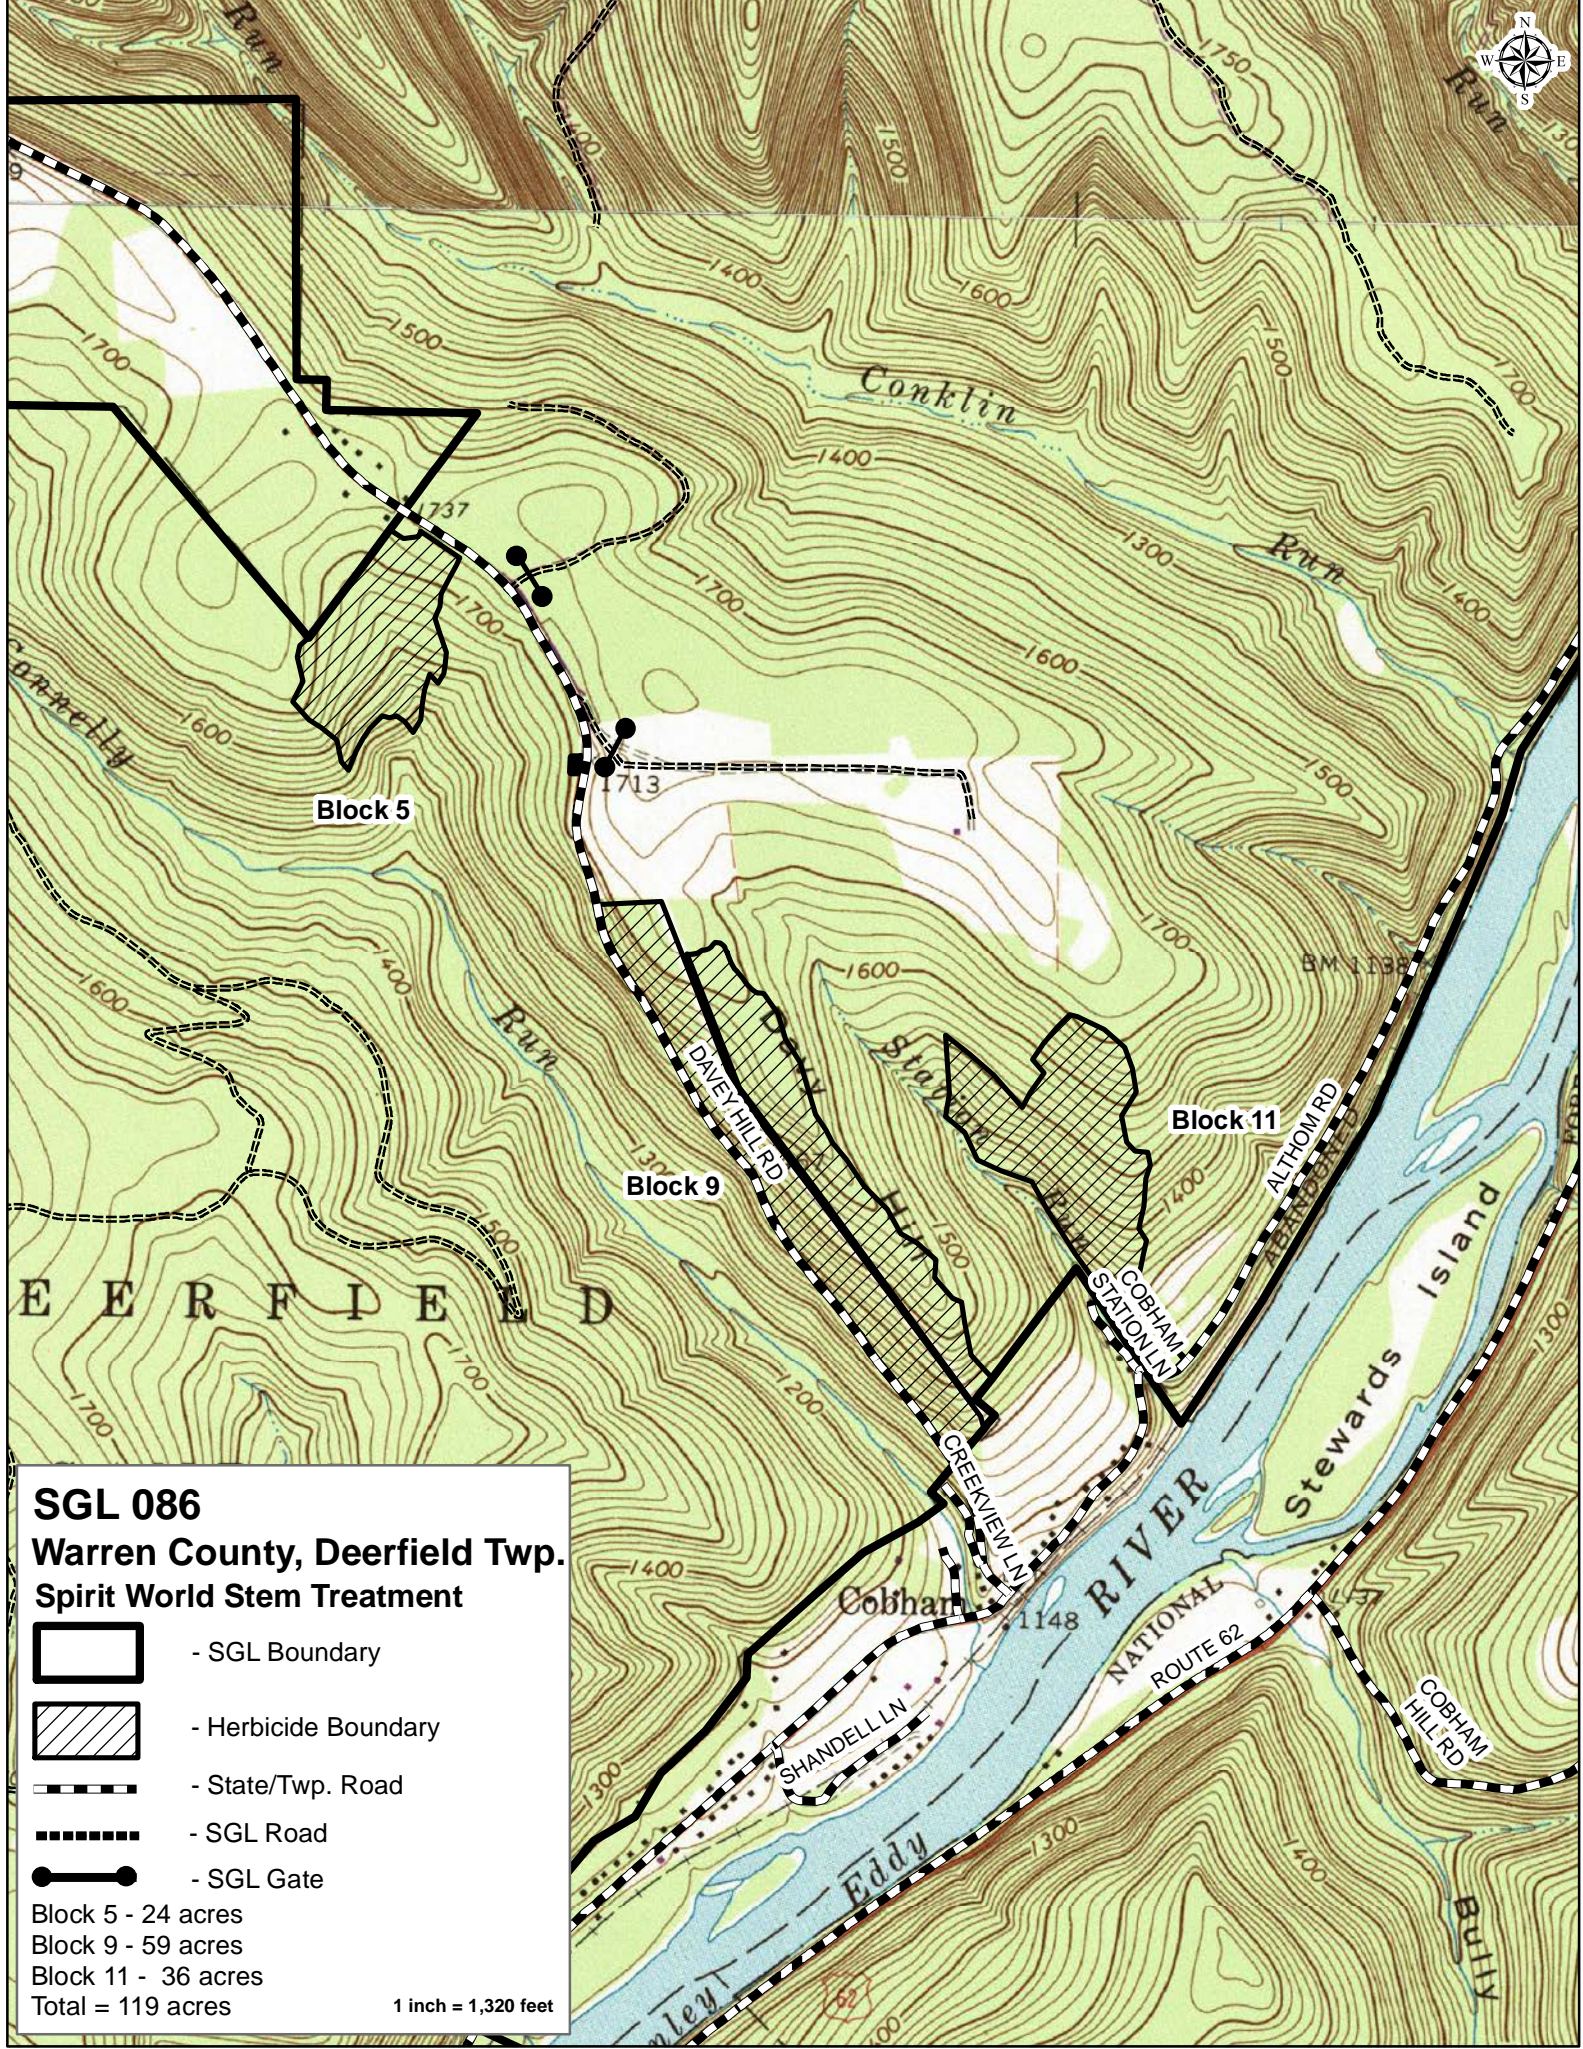

**SGL 086**  
**Warren County, Deerfield Twp.**  
**Spirit World Stem Treatment**  
**Location Map**

-  - SGL Boundary
-  - Herbicide Boundary
-  - State/Twp. Road
-  - SGL Road
-  - SGL Gate

Block 5 - 24 acres  
 Block 9 - 59 acres  
 Block 11 - 36 acres  
 Total = 119 acres

1 inch = 6,667 feet

Block 5

Block 9

Block 11

**SGL 086**  
**Warren County, Deerfield Twp.**  
**Spirit World Stem Treatment**

-  - SGL Boundary
-  - Herbicide Boundary
-  - State/Twp. Road
-  - SGL Road
-  - SGL Gate

Block 5 - 24 acres  
Block 9 - 59 acres  
Block 11 - 36 acres  
Total = 119 acres

1 inch = 1,320 feet